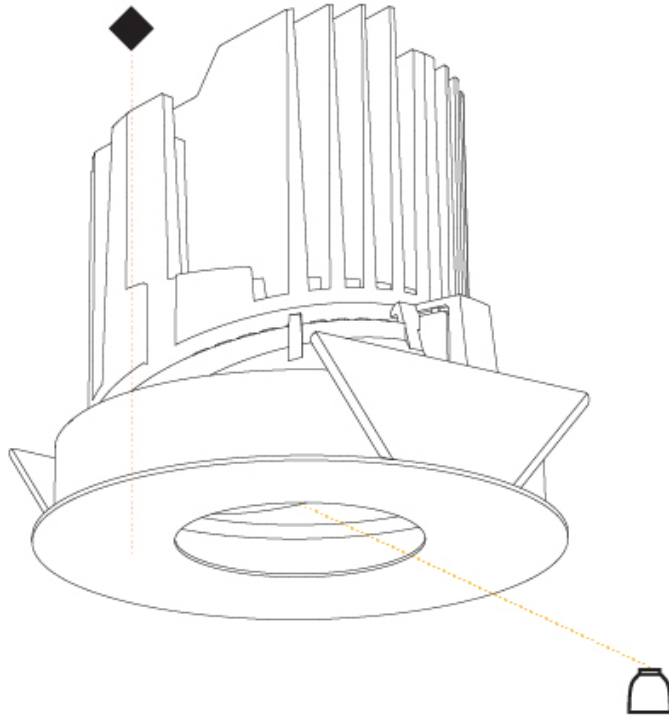

BIONIQ ROUND WALLWASH RECESSED

A37858-

PROJECT	_____
TYPE	_____
SPECIFIER	_____
QUANTITY	_____
DATE	_____

A