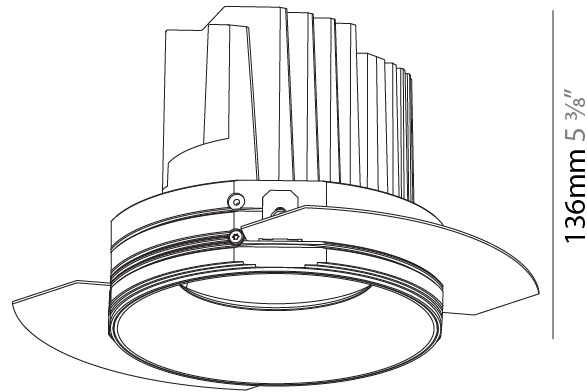

GENERAL

Series: Bioniq
Subseries: Bioniq Round Semi Adjustable
Brand: Prolicht
Division: Architectural
Mounting Type: Trimless
Mounting Location: Ceiling
Subcategory: Downlight

PHYSICAL

Shape: Round
Diameter (mm): 125
Diameter (in): 4 ¹⁵/₁₆
Height (mm): 136
Height (in): 5 ³/₈
Ceiling Thickness (mm): 10 / 12.5 / 15 / 25
Ceiling Thickness (in): 3/8 or 1/2 or 9/16 or 1
Min. Recessing Depth (mm): 150
Min. Recessing Depth (in): 5 ⁷/₈
Light Distribution: Adjustable / Downlight
Fixture Finish: SSR / BKV / CWI / CRY / HAB / LAG / UFT / ITA / RUA / RUR / MIC / FTG / MYG / TWT / LOD / PUS / FRO / FUP / KIA / POP / BLS / SPG / MEY / GOH / GUM / CHC / COM / ABZ / JAG / OBR / MOS / ROR
Fixture Material: Aluminum Die Cast

ELECTRICAL

Lamp Type: LED (Zhaga Standard)
Input Wattage (W): 27.6
Total Output Wattage (W): 25.10
Driver Included: No
Driver Location: Recessed Housing
Input Voltage (V): 120 - 277
Constant Current (MA): 700mA

LED

Number of LEDs: 1
Color Temperature (°K): 2700 / 3000 / 3500 / 4000
Max. Delivered Lumen (lm): 2030 / 2080 / 2186 / 2230
Nominal Lumen (lm): 3210 / 3290 / 3459 / 3530
Efficiency (%): 63.1/61.5/63.2%
Lamp Life (hrs): 50000

OPTICAL

Reflector°: 10, 16, 36

RATINGS AND CERTIFICATIONS

Certified By: Certified for North American Standards
IP rating: IP20

Ø 136mm 5 3/8"

140mm 5 1/2"	150mm 5 7/8"	10 | 12 1/2 | 15 | 25mm 3/8" | 1/2" | 9/16" | 1"	10°	355°		
A