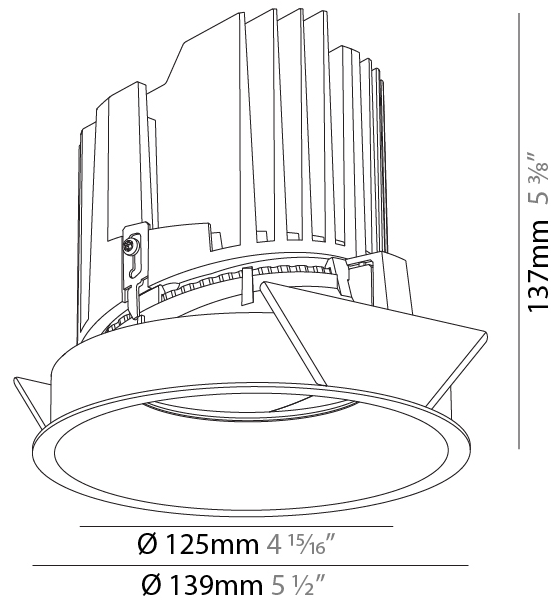

PHYSICAL

Shape: Round
Diameter (mm): 139
Diameter (in): 5 1/2
Height (mm): 137
Height (in): 5 3/8
Ceiling Thickness (mm): 10 / 12.5 / 15
Ceiling Thickness (in): 3/8 or 1/2 or 9/16
Min. Recessing Depth (mm): 150
Min. Recessing Depth (in): 5 7/8
Light Distribution: Adjustable / Downlight
Weight (kg): 0.856
Weight (lbs): 1.89
Fixture Finish: SSR / BKV / CWI / CRY / HAB / LAG / UFT / ITA / RUA / RUR / MIC / FTG / MYG / TWT / LOD / PUS / FRO / FUP / KIA / POP / BLS / SPG / MEY / GOH / GUM / CHC / COM / ABZ / JAG / OBR / MOS / ROR
Fixture Material: Aluminum Die Cast
Cut-out Measurements: 130mm / 5 1/8"

ELECTRICAL

Lamp Type: LED (Zhaga Standard)
Input Wattage (W): 28.6
Total Output Wattage (W): 26
Dimming: Tri-Mode (Non-Dimming and Phase Dimming (120Vac only) and 0-10V Dimming)
Driver Included: No
Driver Location: Recessed Housing
Driver Type: Constant Current - Universal
Driver Class: Class 2
Housing: See components
Input Voltage (V): 120 - 277
Constant Current (MA): 700

LED

Number of LEDs: 1
Color Temperature (°K): 2700 / 3000 / 3500 / 4000
Max. Delivered Lumen (lm): 2030 / 2080 / 2185 / 2230
Nominal Lumen (lm): 3210 / 3290 / 3459 / 3530
CRI: >90 CRI
Efficiency (%): 0.631
Lamp Life (hrs): 50000

OPTICAL

Reflector: 20 / 40 / 60
Adjustability: Rotational 355°; Tilt 10°

RATINGS AND CERTIFICATIONS

Certified By: Certified for North American Standards
IP rating: IP20