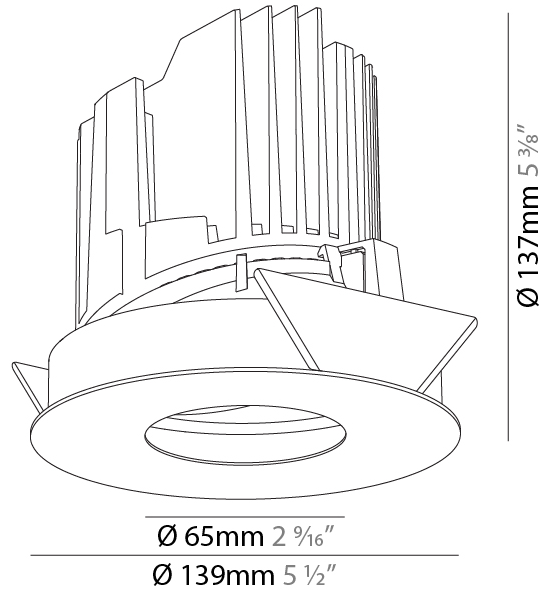

PHYSICAL

Shape: Round
Diameter (mm): 139
Diameter (in): 5 1/2
Height (mm): 137
Height (in): 5 3/8
Ceiling Thickness (mm): 10 / 12.5 / 15 / 25
Ceiling Thickness (in): 3/8 or 1/2 or 9/16
Min. Recessing Depth (mm): 150
Min. Recessing Depth (in): 5 7/8
Light Distribution: Adjustable / Asymmetric
Weight (kg): 0.865
Weight (lbs): 1.9
Fixture Finish: SSR / BKV / CWI / CRY / HAB / LAG / UFT / ITA / RUA / RUR / MIC / FTG / MYG / TWT / LOD / PUS / FRO / FUP / KIA / POP / BLS / SPG / MEY / GOH / GUM / CHC / COM / ABZ / JAG / OBR / MOS / ROR
Fixture Material: Aluminum Die Cast
Cut-out Measurements: 130mm / 5 1/8"

ELECTRICAL

Lamp Type: LED (Zhaga Standard)
Input Wattage (W): 28.6
Total Output Wattage (W): 26
Dimming: Tri-Mode (Non-Dimming and Phase Dimming (120Vac only) and 0-10V Dimming)
Driver Included: No
Driver Location: Recessed Housing
Driver Type: Constant Current - Universal
Housing: See components
Input Voltage (V): 120 - 277
Constant Current (MA): 700

LED

Number of LEDs: 1
Color Temperature (°K): 2700 / 3000 / 3500 / 4000
Max. Delivered Lumen (lm): 1890 / 1930 / 2028 / 2070
Nominal Lumen (lm): 3210 / 3290 / 3459 / 3530
CRI: >90 CRI
Lamp Life (hrs): 50000

OPTICAL

Reflector: 20 / 25 / 40
Adjustability: Fixed

RATINGS AND CERTIFICATIONS

Certified By: Certified for North American Standards
IP rating: IP20

Ø 65mm 2 5/16"

Ø 139mm 5 1/2"